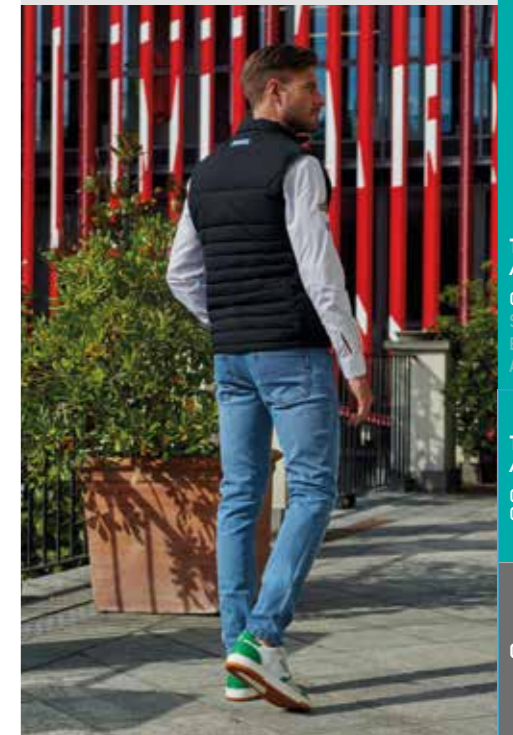

TEAMWEAR
/ LIFESTYLE
CLOTHING
SNEAKERS
BAGS
ACCESSORIES

TEAMWEAR
/ LIFESTYLE
CAPSULE
COLLECTIONS

OUTLET