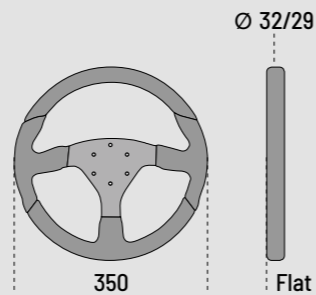

# L505

015TL522TUV

**MATERIAL:**  
SMOOTH / PERFORATED /  
SUEDE LEATHER

New horn button  
colour kit included.