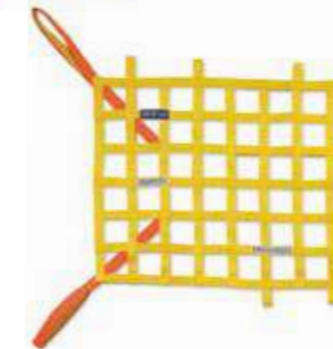

WINDOW NETS

COMPLIANT TO FIA ART.253 ANNEX.J

T-SERIES