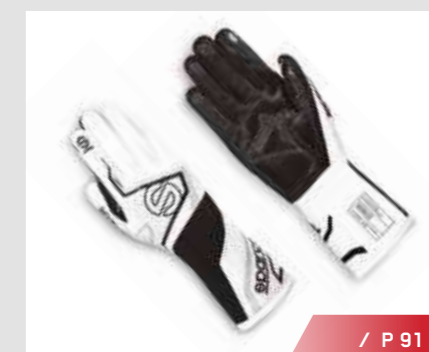

/ P 91

RACING
SHOES
GLOVES

RACING
HELMETS

RACING
SEATS

RACING
HARNESSES
STEERING
WHEELS

RACING
MECHANICS
TECHNICAL

KARTING
SUITS
UNDERWEAR

KARTING
SHOES
GLOVES
PROTECTIONS

PERFORMANCE
SEATS
HARNESSES
STEERING
WHEELS

e-SPORTS
SIM RACING
CHAIRS

TEAMWEAR
/ LIFESTYLE
ABBIGLIAMENTO
SNEAKERS
BORSE
ACCESSORI

TEAMWEAR
/ LIFESTYLE
CAPSULE
COLLECTIONS

OUTLET