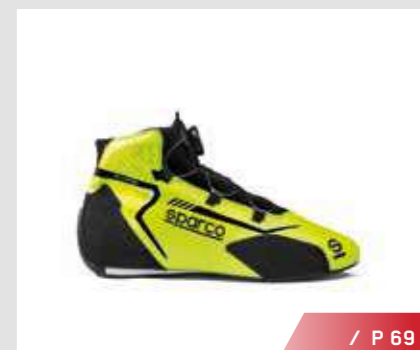

RAPID ROTOR

NEW

/ P 69

- LCA (Life Cycle Assessment) certified.
- 21% REDUCTION of the impact on climate change.*
- 70% of regenerated fibers.
- ZERO WASTE.**

*Value to be compared to a traditional production. The reduction equals the amount of CO₂ released into the environment traveling approx. 58 km by car.

**Target achieved through the regeneration of the fibers used in mass production.