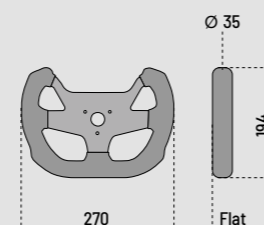

MATERIAL:
SUEDE

- / Aluminium steering wheel for prototype single-seater and sports vehicle.
- / Ergonomic grip, designed based on experience gained with the racing teams of the most prestigious motor manufacturers.
- / Hole interaxis 3x50.8 mm.

015P270SSN