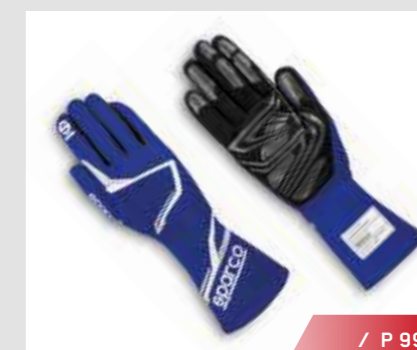

LAND+

NEW

/ P 99

RACING SHOES GLOVES

RACING HELMETS

RACING SEATS

RACING HARNESSES STEERING WHEELS

RACING MECHANICS TECHNICAL

KARTING SUITS UNDERWEAR

KARTING SHOES GLOVES PROTECTIONS

PERFORMANCE SEATS HARNESSES STEERING WHEELS

e-SPORTS SIM RACING CHAIRS

TEAMWEAR / LIFESTYLE ABBIGLIAMENTO SNEAKERS BORSE ACCESSORI

TEAMWEAR / LIFESTYLE CAPSULE COLLECTIONS

OUTLET