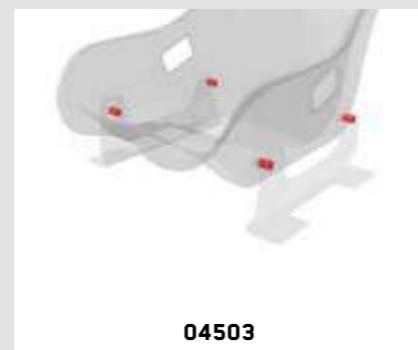

SPACERS KIT OF 4. 20MM

04503