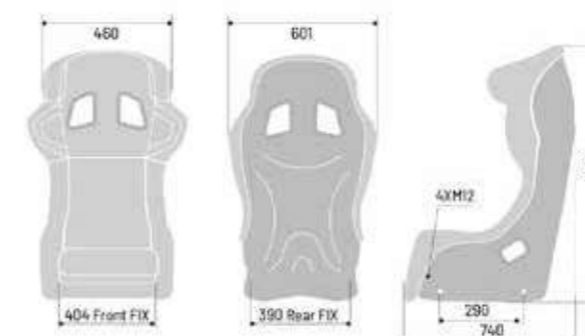

/ P 180

RACING SEATS

RACING HARNESSES STEERING WHEELS

RACING MECHANICS TECHNICAL

KARTING SUITS UNDERWEAR

KARTING SHOES GLOVES PROTECTIONS

PERFORMANCE SEATS HARNESSES STEERING WHEELS

e-SPORTS SIM RACING CHAIRS

TEAMWEAR / LIFESTYLE ABBIGLIAMENTO SNEAKERS BORSE ACCESSORI

TEAMWEAR / LIFESTYLE CAPSULE COLLECTIONS

OUTLET