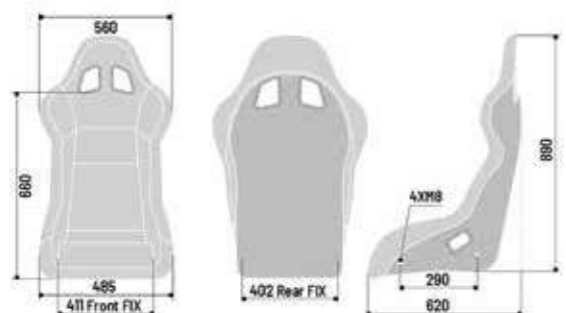

EVO CARBON

MANUFACTURER: SPARCO
MODEL: EVO CARBON
HOM. NO: CS.485.22
FIA STANDARD: 8855-1999

HOMOLOGATION:

FIA 8855-1999

MATERIAL:

CARBON FIBER

HRS: NO

WEIGHT (GR):

SHELL 4500 / SEAT 5600

- / Non-slip fabric for shoulders and seat.
- / Super light shell in carbon fiber.
- / Attached using M8 lateral fastenings with 290 mm spacing.

OPTIONAL PADDING

PAIR OF LUMBAR SIDE BACKRESTS

LEG SUPPORT CUSHION

EVO L CARBON

MANUFACTURER: SPARCO
MODEL: EVO L CARBON
HOM. NO: CS.486.22
FIA STANDARD: 8855-1999

HOMOLOGATION:

FIA 8855-1999

MATERIAL:

CARBON FIBER

HRS: NO

WEIGHT (GR):

SHELL: 4500 / SEATS: 5600

- / Non-slip fabric for shoulders and seat.
- / Super light shell in carbon fiber.
- / Attached using M8 lateral fastenings with 290 mm spacing.

EVO XL CARBON

MANUFACTURER: SPARCO
MODEL: EVO XL CARBON
HOM. NO: CS.487.22
FIA STANDARD: 8855-1999

HOMOLOGATION:

FIA 8855-1999

MATERIAL:

CARBON FIBER

HRS: NO

WEIGHT (GR):

SHELL: 4800 / SEATS: 6100

- / Non-slip fabric for shoulders and seat.
- / Super light shell in carbon fiber.
- / Attached using M8 lateral fastenings with 290 mm spacing.

RACING SEATS

RACING HARNESSES STEERING WHEELS

RACING MECHANICS TECHNICAL

KARTING SUITS UNDERWEAR

KARTING SHOES GLOVES PROTECTIONS

PERFORMANCE SEATS HARNESSES STEERING WHEELS

e-SPORTS SIM RACING CHAIRS

TEAMWEAR / LIFESTYLE ABBIGLIAMENTO SNEAKERS BORSE ACCESSORI

TEAMWEAR / LIFESTYLE CAPSULE COLLECTIONS

OUTLET