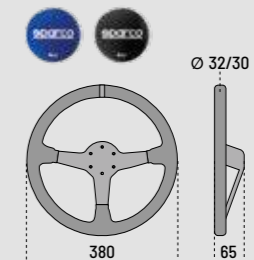

MATERIAL:
SUEDE

- / Dished steering wheel optimal for off-road use.
- / Hole interaxis: 6x70 mm.
- / New horn button colour kit included.

015R368MSN