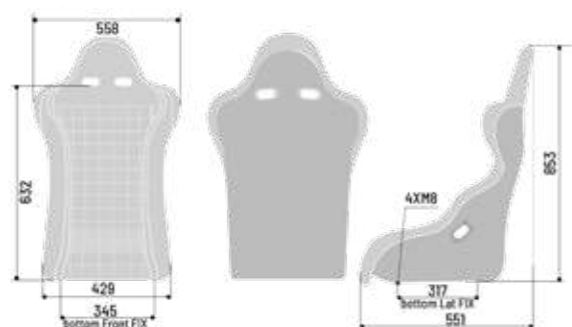

MANUFACTURER: SPARCO
MODEL: LEGEND
HOM. NO: CS.459.20
FIA STANDARD: 8855-1999

HOMOLOGATION:
FIA 8855-1999
MATERIAL:
CARBON-KEVLAR PRE-PREG
HRS: NO
WEIGHT (GR):
SHELL: 5300 / SEAT: 6000

- / VEP fabric with original checkered lining.
- / Pre-preg carbon-kevlar frame.
- / Lower fasteners 317x345 (M8) (does not mount on guide 00943..).