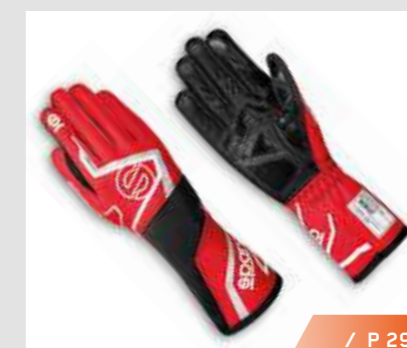

### KARTING PACK

**SUPERLEGGERA-K** NEW

/ P 259

**K-TIDE+** NEW

/ P 293

KARTING  
 SHOES  
 GLOVES  
 PROTECTIONS

PERFORMANCE  
 SEATS  
 HARNESSSES  
 STEERING  
 WHEELS

e-SPORTS  
 SIM RACING  
 CHAIRS