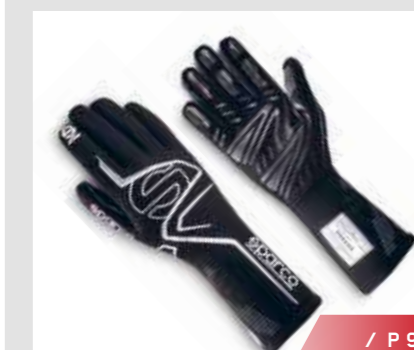

FORMULA

MANUFACTURER: SPARCO
MODEL: FORMULA
HOM. NO: DC.179.21-Z
FIA STANDARD: 8856-2018

HOMOLOGATION:
FIA 8856-2018 - SFI 3.3/5
WEIGHT: 300 GR. (SIZE 42)
SIZES: 37 - 48
(32 - 34 - 36 - 49 - 50 ON DEMAND)
CUSTOMIZATION:
ON DEMAND

- / Tumbled calfskin uppers silkscreen printed.
- / Adjustable strap with ultra-flat tape.
- / Breathable lining.

RACING PACK

COMPETITION

/ P 25

LAP

/ P 95

/ Oil and hydrocarbon resistant rubber sole.

001296..BINR

001296..NRBI

001296..NRRS

001296..BXBI

RACING
SHOES
GLOVES

RACING
HELMETS

RACING
SEATS

RACING
HARNESSES
STEERING
WHEELS

RACING
MECHANICS
TECHNICAL

KARTING
SUITS
UNDERWEAR

KARTING
SHOES
GLOVES
PROTECTIONS

PERFORMANCE
SEATS
HARNESSES
STEERING
WHEELS

e-SPORTS
SIM RACING
CHAIRS

TEAMWEAR
/ LIFESTYLE
ABBIGLIAMENTO
SNEAKERS
BORSE
ACCESSORI

TEAMWEAR
/ LIFESTYLE
CAPSULE
COLLECTIONS

OUTLET