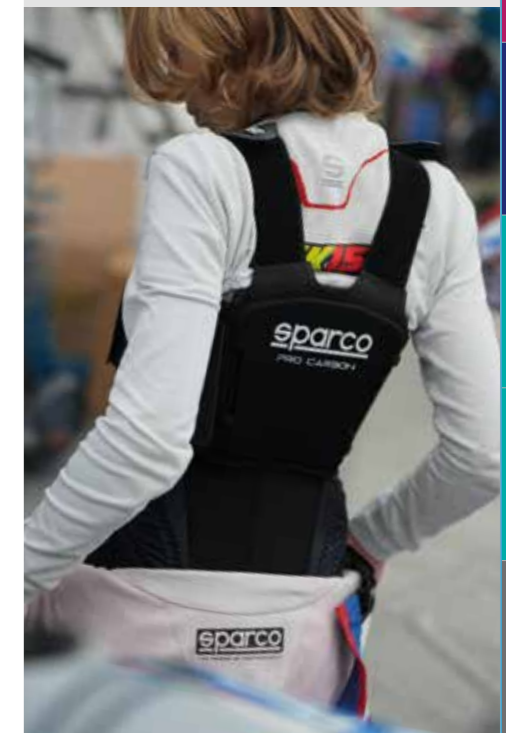

/ ADULT

SIZE	CHEST CIRCUMFERENCE (cm)	DRIVER HEIGHT (cm)
M	80 - 97	152 to 170
L	89 - 108	152 to 170
L WIDE	100 - 120	170 to 188

KARTING
SHOES
GLOVES
PROTECTIONS

PERFORMANCE
SEATS
HARNESSES
STEERING
WHEELS

e-SPORTS
SIM RACING
CHAIRS

TEAMWEAR
/ LIFESTYLE
ABBIGLIAMENTO
SNEAKERS
BORSE
ACCESSORI

TEAMWEAR
/ LIFESTYLE
CAPSULE
COLLECTIONS

OUTLET