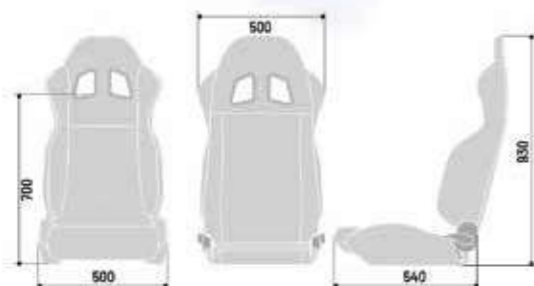

009014NRSKY