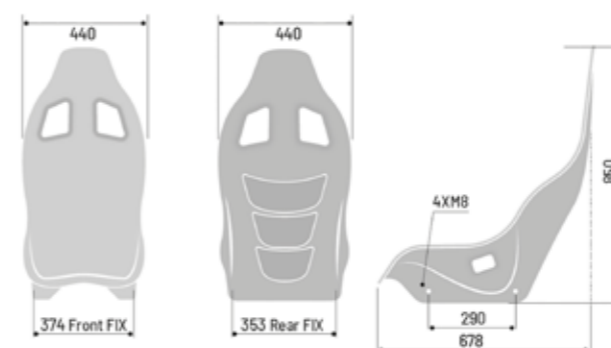

ULTRA CARBON

MANUFACTURER: SPARCO
MODEL: ULTRA CARBON
HOM. NO: CS.500.22
FIA STANDARD: 8855-1999

HOMOLOGATION:

FIA 8855-1999

MATERIAL:

CARBON FIBER

SIZE: S-M

HRS: NO

WEIGHT (GR):

SHELL / SEAT: 4500

- / Suitable for narrow cockpits.
- / Ultralight seat.
- / Laminated with double shell in Carbon Fiber.
- / Ergonomics designed for use without padding.
- / Nylon spacer bushings.

SPACERS KIT OF 4. 20MM

RACING SEATS

RACING HARNESSES STEERING WHEELS

RACING MECHANICS TECHNICAL

KARTING SUITS UNDERWEAR

KARTING SHOES GLOVES PROTECTIONS

PERFORMANCE SEATS HARNESSES STEERING WHEELS

e-SPORTS SIM RACING CHAIRS

TEAMWEAR / LIFESTYLE ABBIGLIAMENTO SNEAKERS BORSE ACCESSORI

TEAMWEAR / LIFESTYLE CAPSULE COLLECTIONS

OUTLET