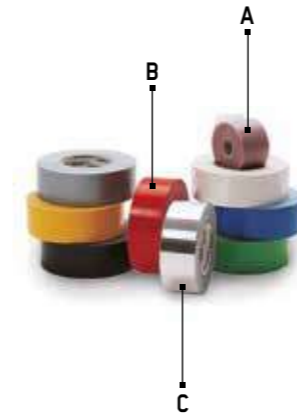

RACER TAPES

A) Transparent,
scratchproof adhesive tape.
Roll 50 mm wide x50 m.
0169550

B) All-purpose heavy duty
racer tape. Roll 50 mm wide
x50 metres. 7 different colours.
01691

C) Aluminised tape.
Roll 50 mm wide x50 m.
01692