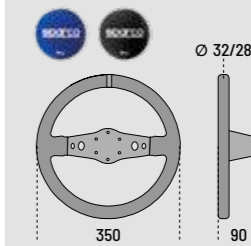

MATERIAL:
SUEDE

- / Dished steering wheel with lighter spokes.
- / Hole interaxis: 6x70 mm.
- / New horn button colour kit included.

015R215CSN