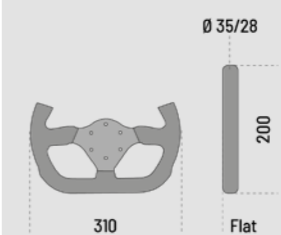

# P300

**MATERIAL:**  
SUEDE

- / Flat steering wheel with small grip.
- / Hole interaxis: 6x70 mm.
- / New horn button colour kit included.

015P300SN