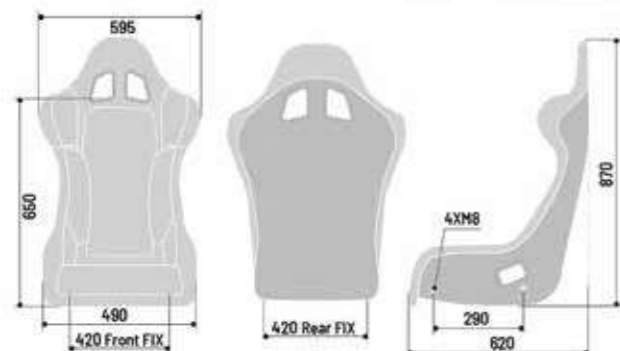

MANUFACTURER: SPARCO
MODEL: GRID Q
HOM. NO: CS.407.18
FIA STANDARD: 8855-1999

HOMOLOGATION:
FIA 8855-1999
MATERIAL: QRT
HRS: NO
WEIGHT (GR):
SHELL 6500 / SEAT 7300

- / Non-slip fabric for shoulder and seat restraint.
- / Customizable padded pads.
- / Divisible leg rest and seat cushion.
- / Attached using M8 lateral fastenings with 290 mm spacing.

HOMOLOGATION:
FIA 8855-1999
MATERIAL: QRT
HRS: NO
WEIGHT (GR):
SHELL 6500 / SEAT 7300

- / Non-slip fabric for shoulder and seat restraint.
- / Customizable padded pads.
- / Divisible leg rest and seat cushion.
- / Attached using M8 lateral fastenings with 290 mm spacing.
- / Sky upholstery.