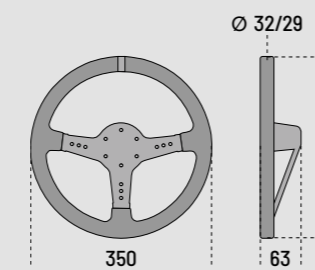

TARGA 350

MATERIAL:
LEATHER

New horn button colour kit included.

L777

LEATHER

SUEDE

MATERIAL:
LEATHER / SUEDE

New horn button colour kit included.

R383 CHAMPION

015R383PLUNNR

015R383PLUNRS

MATERIAL:
PERFORATED LEATHER

R330 CHAMPION

MATERIAL:
PERFORATED LEATHER

PERFORMANCE
SEATS
HARNESSES
STEERING
WHEELS

e-SPORTS
SIM RACING
CHAIRS

TEAMWEAR
/ LIFESTYLE
ABBIGLIAMENTO
SNEAKERS
BORSE
ACCESSORI

TEAMWEAR
/ LIFESTYLE
CAPSULE
COLLECTIONS

OUTLET