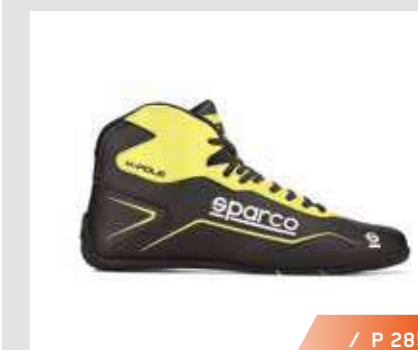

/ P 285

OUTLET