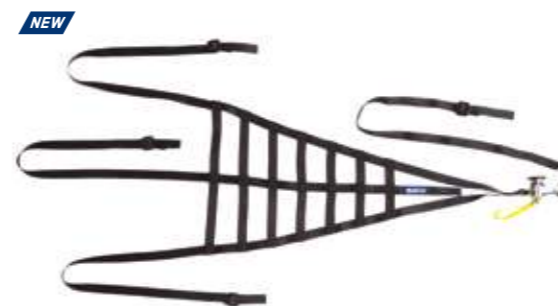

MANUFACTURER: SPARCO  
MODEL: BRA0001B0  
HOM. NO: XXXXXXXX  
FIA STANDARD: 8863-2013

Dashboard side with :  
/ New quick release system pull strap and/or push-button.  
/ New quick release can be fixed o rollbar by 7/16 golfare and 1" strap.  
/ Fixing to rollbar by 1" strap and a 2 bar adjuster.