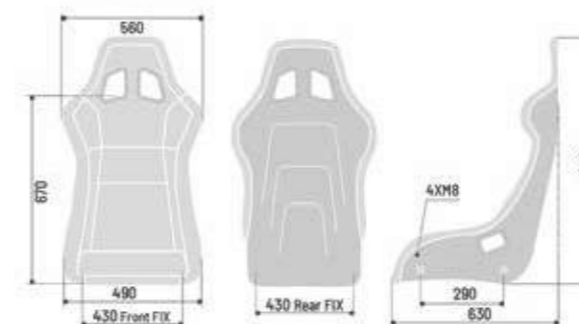

MANUFACTURER: SPARCO
MODEL: QRT-C 20
HOM. NO: CS.437.19
FIA STANDARD: 8855-1999

HOMOLOGATION:
FIA 8855-1999
MATERIAL:
CARBON FIBER
HRS: NO
WEIGHT (GR):
SHELL: 4300 / SEAT: 5500

- / High structural strength.
- / Non-slip fabric for shoulders and seat.
- / Attached using M8 lateral fastenings with 290 mm spacing.