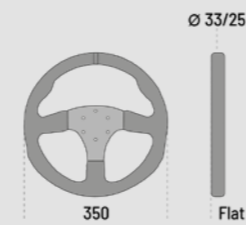

LEATHER WITHOUT BUTTONS
015R350CLO

SUEDE WITHOUT BUTTONS
015R350CSO

MATERIAL:
SUEDE / LEATHER
/ Hole interaxis: 6x70 mm.