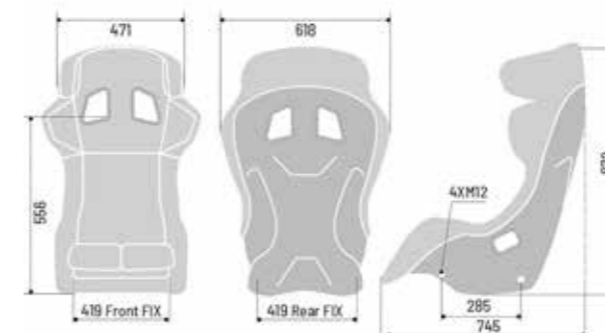

RACING SEATS

RACING HARNESSES STEERING WHEELS

RACING MECHANICS TECHNICAL

KARTING SUITS UNDERWEAR

KARTING SHOES GLOVES PROTECTIONS

PERFORMANCE SEATS HARNESSES STEERING WHEELS

e-SPORTS SIM RACING CHAIRS

TEAMWEAR / LIFESTYLE ABBIGLIAMENTO SNEAKERS BORSE ACCESSORI

TEAMWEAR / LIFESTYLE CAPSULE COLLECTIONS

OUTLET