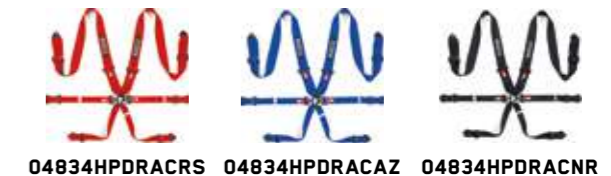

COMPETITION H-3 STEEL

TYPE: RALLY / GT / SALOON
FIXING: ROLL CAGE / SNAP ON
ANCHORAGE POINT: 6 POINTS