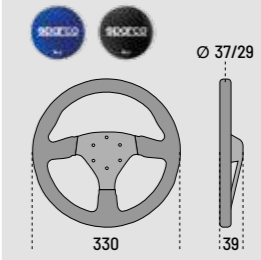

MATERIAL:
SUEDE

- / Steering wheel with special comfortable grip shape.
- / Hole interaxis: 6x70 mm.
- / New horn button colour kit included.

015R383PSN