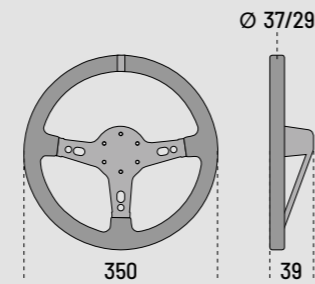

TARGA 350

MATERIAL:
LEATHER

New horn button colour kit included.

L777

LEATHER

SUEDE

MATERIAL:
LEATHER / SUEDE

New horn button colour kit included.

R383 CHAMPION

015R383PLUNNR

015R383PLUNRS

MATERIAL:
PERFORATED LEATHER

R330 CHAMPION

MATERIAL:
PERFORATED LEATHER

PERFORMANCE
SEATS
HARNESSES
STEERING
WHEELS

e-SPORTS
SIM RACING
CHAIRS

TEAMWEAR
/ LIFESTYLE
ABBIGLIAMENTO
SNEAKERS
BORSE
ACCESSORI

TEAMWEAR
/ LIFESTYLE
CAPSULE
COLLECTIONS

OUTLET