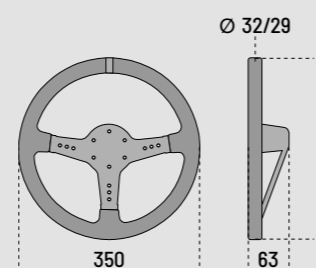

MATERIAL: LEATHER

MATERIAL: SUEDE

New horn button
colour kit included.