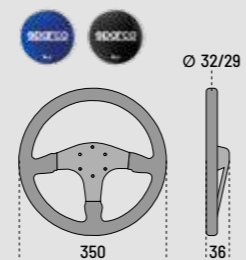

MATERIAL:
SUEDE

- / Special 36 mm dished.
- / Hole interaxis: 6x70 mm.
- / New horn button colour kit included.

015R375PSN