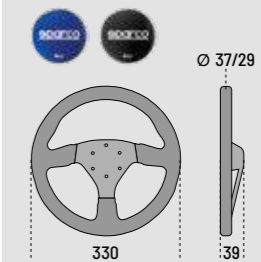

MATERIAL:
SUEDE

- / Steering wheel with special comfortable grip shape.
- / Hole interaxis: 6x70 mm.
- / Center ring in blue with SPARCO logo.
- / New horn button colour kit included.

015R383PSNLOGO