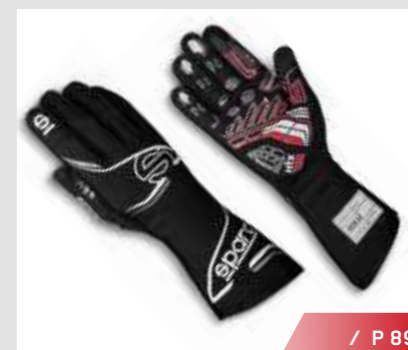

ARROW+

/ P 89

RACING SHOES GLOVES

RACING HELMETS

RACING SEATS

RACING HARNESSES STEERING WHEELS

RACING MECHANICS TECHNICAL

KARTING SUITS UNDERWEAR

KARTING SHOES GLOVES PROTECTIONS

PERFORMANCE SEATS HARNESSES STEERING WHEELS

e-SPORTS SIM RACING CHAIRS

TEAMWEAR / LIFESTYLE ABBIGLIAMENTO SNEAKERS BORSE ACCESSORI

TEAMWEAR / LIFESTYLE CAPSULE COLLECTIONS

OUTLET