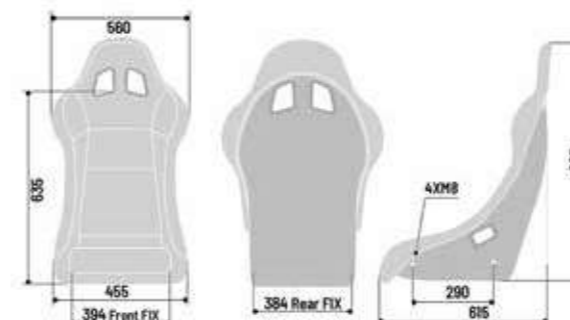

GRID-Q QRT

GRID-Q SKY QRT

MANUFACTURER: SPARCO
MODEL: GRID Q
HOM. NO: CS.407.18
FIA STANDARD: 8855-1999

HOMOLOGATION:
FIA 8855-1999
MATERIAL: QRT
HRS: NO
WEIGHT (GR):
SHELL 6500 / SEAT 7300

- / Non-slip fabric for shoulder and seat restraint.
- / Customizable padded pads.
- / Divisible leg rest and seat cushion.
- / Attached using M8 lateral fastenings with 290 mm spacing.

HOMOLOGATION:
FIA 8855-1999
MATERIAL: QRT
HRS: NO
WEIGHT (GR):
SHELL 6500 / SEAT 7300

- / Non-slip fabric for shoulder and seat restraint.
- / Customizable padded pads.
- / Divisible leg rest and seat cushion.
- / Attached using M8 lateral fastenings with 290 mm spacing.
- / Sky upholstery.

REV QRT

MANUFACTURER: SPARCO
MODEL: REV QRT
HOM. NO: CS.423.19
FIA STANDARD: 8855-1999

HOMOLOGATION:
FIA 8855-1999
MATERIAL: QRT
HRS: NO
WEIGHT (GR):
SHELL 6000 / SEAT 7100

- / Non-slip fabric for shoulder and seat restraint.
- / New backrest with integrated lumbar cushions.
- / Attached using M8 lateral fastenings with 290 mm spacing.

RACING SEATS

RACING HARNESSES STEERING WHEELS

RACING MECHANICS TECHNICAL

KARTING SUITS UNDERWEAR

KARTING SHOES GLOVES PROTECTIONS

PERFORMANCE SEATS HARNESSES STEERING WHEELS

e-SPORTS SIM RACING CHAIRS

TEAMWEAR / LIFESTYLE ABBIGLIAMENTO SNEAKERS BORSE ACCESSORI

TEAMWEAR / LIFESTYLE CAPSULE COLLECTIONS

OUTLET