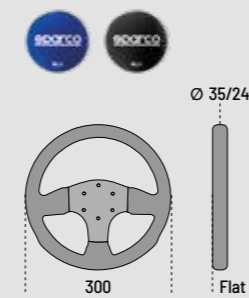

# P300

**MATERIAL:**  
SUEDE

- / Flat steering wheel with small grip.
- / Hole interaxis: 6x70 mm.
- / New horn button colour kit included.

015P300SN