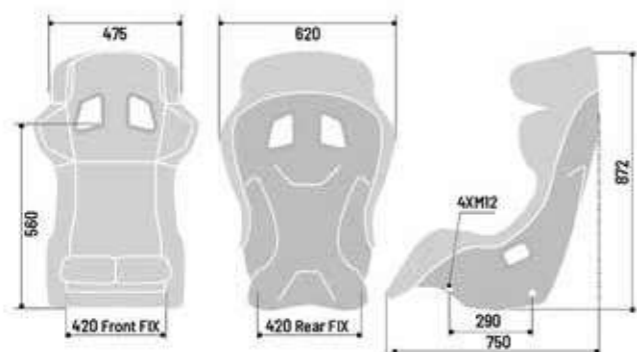

MANUFACTURER: SPARCO
MODEL: ADV XT
HOM. NO: AS.064.17
FIA STANDARD: 8862-2009

HOMOLOGATION:

FIA 8862-2009

MATERIAL:

CARBON FIBER

HRS: YES

WEIGHT (GR):

SHELL: 7500 / SEAT: 10750

- / FIA-approved energy absorbing padding.
- / Non-slip fabric for shoulders and seat.
- / Attached using M12 lateral fastenings with 290 mm spacing.
- / Self-extinguishing fabric lining.
- / Split leg rest cushion.
- / The seat is approved in conjunction with the side mounting frames 0049605.