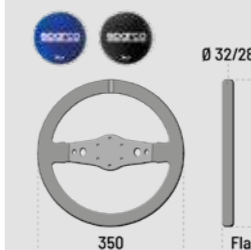

MATERIAL: LEATHER
015R215FL

MATERIAL: SUEDE
015R215FS

- / Suede flat steering wheel for rally use.
- / Hole interaxis: 6x70 mm.
- / New horn button colour kit included.