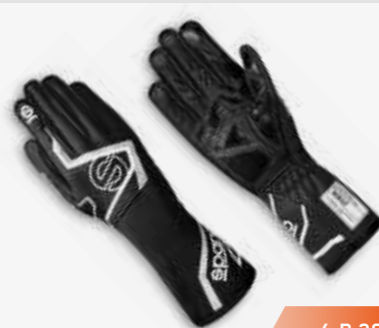

## KARTING PACK

K-TIDE+

NEW

/ P 293

K-PRIME

NEW

/ P 277

KARTING  
SUITS  
UNDERWEAR