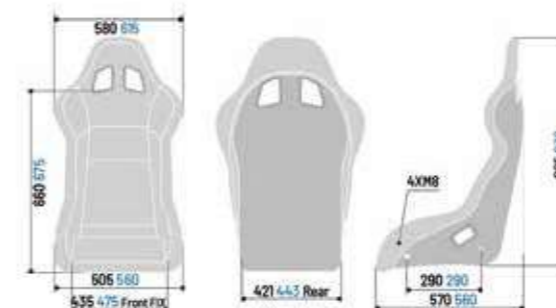

008015XNR

MANUFACTURER: SPARCO
MODEL: EVO L QRT
HOM. NO: CS.432.19
FIA STANDARD: 8855-1999

HOMOLOGATION:
FIA 8855-1999
MATERIAL: QRT
HRS: NO
WEIGHT (GR):
SHELL: 6500 / SEAT: 7700

- / Water-repellent fabric specific for off-road use.
- / Divisible leg rest and seat cushion.
- / Attached using M8 lateral fastenings with 290 mm spacing.

MANUFACTURER: SPARCO
MODEL: EVO XL QRT
HOM. NO: CS.433.19
FIA STANDARD: 8855-1999

HOMOLOGATION:
FIA 8855-1999
MATERIAL: QRT
HRS: NO
WEIGHT (GR):
SHELL: 6700 / SEAT: 7900

- / Water-repellent fabric specific for off-road use.
- / Divisible leg rest and seat cushion.
- / Attached using M8 lateral fastenings with 290 mm spacing.

RACING SEATS

RACING HARNESSES STEERING WHEELS

RACING MECHANICS TECHNICAL

KARTING SUITS UNDERWEAR

KARTING SHOES GLOVES PROTECTIONS

PERFORMANCE SEATS HARNESSES STEERING WHEELS

e-SPORTS SIM RACING CHAIRS

TEAMWEAR / LIFESTYLE ABBIGLIAMENTO SNEAKERS BORSE ACCESSORI

TEAMWEAR / LIFESTYLE CAPSULE COLLECTIONS

OUTLET