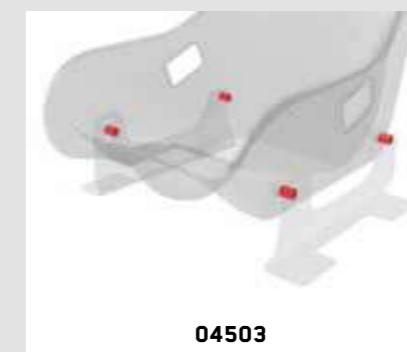

SPACERS KIT OF 4. 20MM

04503

RACING SEATS

RACING HARNESSES STEERING WHEELS

RACING MECHANICS TECHNICAL

KARTING SUITS UNDERWEAR

KARTING SHOES GLOVES PROTECTIONS

PERFORMANCE SEATS HARNESSES STEERING WHEELS

e-SPORTS SIM RACING CHAIRS

TEAMWEAR / LIFESTYLE ABBIGLIAMENTO SNEAKERS BORSE ACCESSORI

TEAMWEAR / LIFESTYLE CAPSULE COLLECTIONS

OUTLET