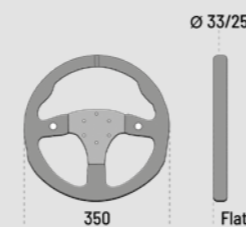

MATERIAL:
SUEDE
/ Hole interaxis: 6x70 mm.
/ IP68 buttons for water and dust protection.

015R350PSO