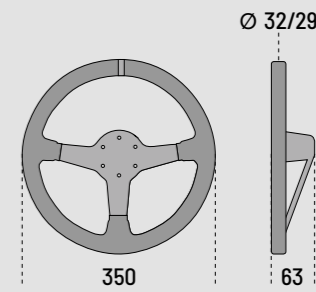

# L575

LEATHER

015L750PL

SUEDE

015L750SC

**MATERIAL:** LEATHER

**MATERIAL:** SUEDE

New horn button  
colour kit included.