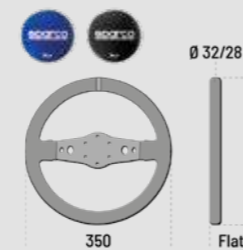

# R345

**MATERIAL: LEATHER**  
015R345MLN

**MATERIAL: SUEDE**  
015R345MSN

- / Dished steering wheel with small grip.
- / Hole interaxis: 6x70 mm.
- / New horn button colour kit included.

RACING  
HARNESSES  
STEERING  
WHEELS