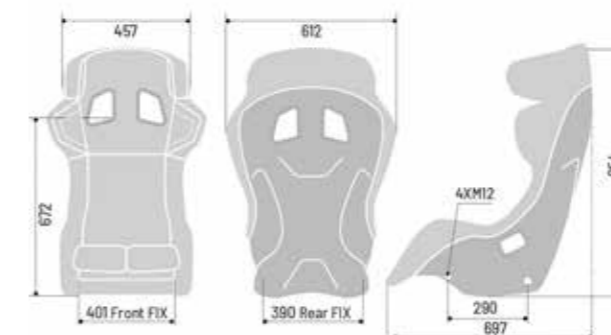

SIDE MOUNTING FRAMES

/ Specific brackets approved for: Renault Clio RALLY3, RALLY4, RALLY5, Ford Fiesta RALLY3.