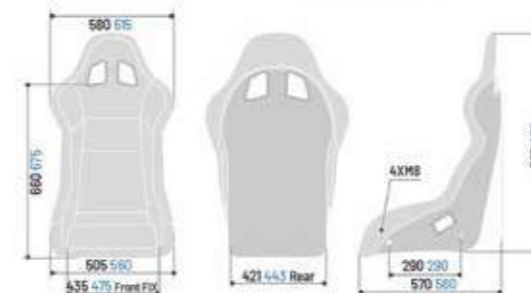

008015RNR

MANUFACTURER: SPARCO
MODEL: EVO L QRT
HOM. NO: CS.432.19
FIA STANDARD: 8855-1999

HOMOLOGATION:
FIA 8855-1999
MATERIAL: QRT
HRS: NO
WEIGHT (GR):
SHELL: 6500 / SEAT: 7700

- / New backrest with integrated lumbar cushions.
- / Divisible leg rest and seat cushion.
- / Attached using M8 lateral fastenings with 290 mm spacing.

MANUFACTURER: SPARCO
MODEL: EVO XL QRT
HOM. NO: CS.433.19
FIA STANDARD: 8855-1999

HOMOLOGATION:
FIA 8855-1999
MATERIAL: QRT
HRS: NO
WEIGHT (GR):
SHELL: 6700 / SEAT: 7900

- / New backrest with integrated lumbar cushions.
- / Divisible leg rest and seat cushion.
- / Attached using M8 lateral fastening with 290 mm spacing.

RACING SEATS

RACING HARNESSES STEERING WHEELS

RACING MECHANICS TECHNICAL

KARTING SUITS UNDERWEAR

KARTING SHOES GLOVES PROTECTIONS

PERFORMANCE SEATS HARNESSES STEERING WHEELS

e-SPORTS SIM RACING CHAIRS

TEAMWEAR / LIFESTYLE ABBIGLIAMENTO SNEAKERS BORSE ACCESSORI

TEAMWEAR / LIFESTYLE CAPSULE COLLECTIONS

OUTLET