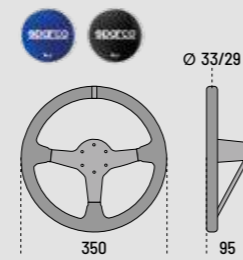

# R325

**MATERIAL:**  
SUEDE

- / Dished steering wheel with three spokes and small grip.
- / Hole interaxis: 6x70 mm.
- / New horn button colour kit included.

015R325CSN