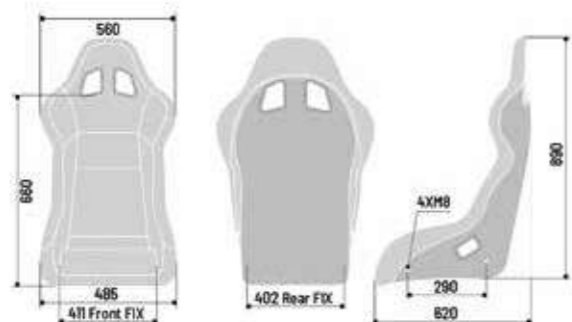

MANUFACTURER: SPARCO
MODEL: EVO QRT
HOM. NO: CS.373.17
FIA STANDARD: 8855-1999

HOMOLOGATION:
FIA 8855-1999
MATERIAL: QRT
HRS: NO
WEIGHT (GR):
SHELL: 5000 / SEAT: 7300

- / Water-repellent fabric specific for off-road use.
- / Divisible leg rest and seat cushion.
- / Attached using M8 lateral fastenings with 290 mm spacing.

OFFROAD CUSHION

OFF ROAD CUSHION LOW
FIA COMPLIANT

OFF ROAD CUSHION HIGH
NOT FIA COMPLIANT