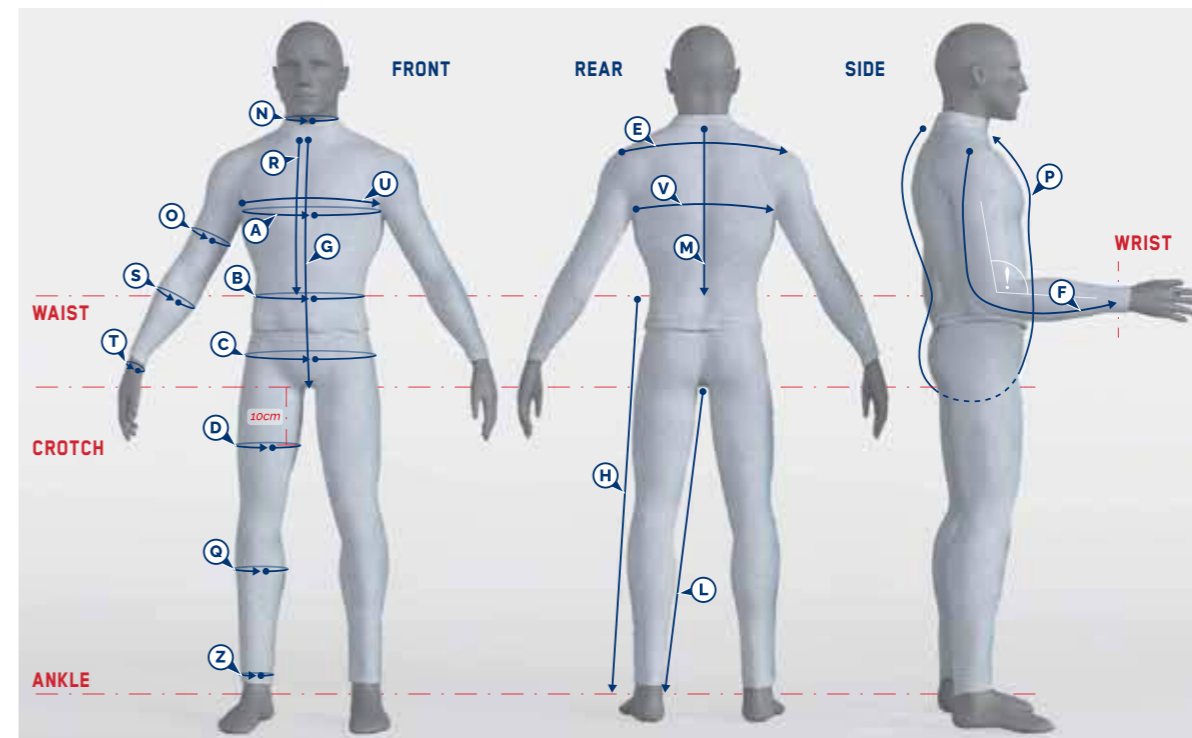

LADY BODY SIZE CHART (CM)

WOMAN	BREAST TAKEN ON THE MOST PROMINENT			WAIST CIRCUMF.	PELVIS CIRCUMF.	THIGH CIRCUMF.	ARM OUTSIDE	INSIDE LEG LENGHT	WEIGHT	HEIGHT	
INTERN. SIZES	UK	US	TG	A	B	C	D	F	L	KG	CM
XXS	6	2	38	78-81	60-63	84-87	51-52	55-58	71-73	45-49	160-162
		40	82-85	64-67	88-91	52-53	56-59	72-74	50-54	162-164	
XS	8	4	42	86-89	68-71	92-95	53-54	57-60	73-75	55-59	164-166
		44	90-93	72-75	96-99	55-56	58-61	74-76	60-64	166-168	
S	10	6	46	94-97	76-79	100-103	57-58	59-62	75-77	65-69	168-170
		48	98-101	80-83	104-107	59-60	60-63	76-78	70-74	170-172	
L	12	8	50	102-105	84-87	108-111	61-62	61-64	77-79	75-79	172-174

Please note that this table is only intended as a guide and can differ from manufacturers measurements.

WIDTH CM	17	18,3	19,7	21	22,3	23	23,7	24,3	25	25,7	26,3	27	27,7	28,3	29	29,6	30,3	31	31,6
EUROPE	26	28	30	32	34	35	36	37	38	39	40	41	42	43	44	45	46	47	48
UK	11	12	13	1	2	2,5	3,5	4	5	5,5	6,5	7	8	9	9,5	10,5	11	12	13
USA	9,5	11	12,5	1	3	3,5	4,5	5	6	6,5	7,5	8	9	10	10,5	11,5	12	13	14

A										
SIZES	4	5	6	7	8	9	10	11	12	13
INCH.	6,3-6,7	6,7-7	7-7,5	7,5-8	8-8,5	8,5-8,9	8,9-9,2	9,2-9,6	9,6-9,8	9,8-10
CM	16-17	17-18	18-19	19-20,5	20,5-21,5	21,5-22,5	22,5-23,5	23,5-24,5	24,5-25	25-25,5
USA	YXS	XXXXXS	XXXS	XXS	XS	S	M	L	XL	XXL

GENERAL MEASURES

Height cm: Weight kg:

A CHEST CIRCUMFERENCES

cm:
Run tape measure under armpit, put in the largest part of the chest in horizontal position, arms relaxed at your sides.

B WAIST CIRCUMFERENCE

cm:
Run tape measure around waist horizontally, arms at your sides.

C HIPS CIRCUMFERENCE

cm:
Run tape measure around hips at the widest point, arms at your sides. (18-20 cm under waist point.)

D THIGH CIRCUMFERENCE

cm:
Measure the largest part of the thigh. Tape should be around 10 cm from below the crotch.

E SHOULDER WIDTH

cm:
Arms at your sides, run tape measure from bone to bone.

F SLEEVE LENGTH

cm:
Start the measurement from shoulder bone, running around elbow (arm flexed) ending at wrist.

G FRONTAL CHEST LENGTH

cm:
Take the measure starting from the notch of the neck down to below the crotch.

H EXTERNAL LEG

cm:
Run tape from waist to ankle bone.

L INTERNAL LEG

cm:
Run tape from crotch to internal ankle bone.

M BASE OF NECK TO WAIST

cm:
Run the tape measure from lower vertebra of the neck to the waist.

N NECK CIRCUMFERENCE

cm:
Run your tape measure around the neck at the thickest point.

O BICEP CIRCUMFERENCE

cm:
Run the tape measure around the widest point of the biceps.

P TORSO LENGTH

cm:
Starting from the notch of the neck in front, run tape through crotch to base of neck in back.

Q CALF CIRCUMFERENCE

cm:
Run tape measure around the widest point of the calf.

R NECK TO WAIST (FRONT)

cm:
Run tape measure from notch of the neck in front to waist strap.

S FOREARM CIRCUMFERENCE

cm:
Run tape measure around waist horizontally, arms at your sides.

T WRIST CIRCUMFERENCE

cm:
Run the tape measure around the wrist bone.

U CHEST WIDTH

cm:
Arms at your sides, run tape measure from armpit to armpit.

V BACK WIDTH

cm:
Arms at your sides, run tape measure from armpit to armpit.

Z ANKLE CIRCUMFERENCE

cm:
Run the tape measure around the ankle bone.

We recommend sending photos of your full figure in the positions shown above to better understand the distribution of your measurements.

- RACING SUITS UNDERWEAR
- RACING SHOES GLOVES
- RACING HELMETS
- RACING SEATS
- RACING HARNESSSES STEERING WHEELS
- RACING MECHANICS TECHNICAL
- KARTING SUITS UNDERWEAR
- KARTING SHOES GLOVES PROTECTIONS
- PERFORMANCE SEATS HARNESSSES STEERING WHEELS
- e-SPORTS SIM RACING CHAIRS
- TEAMWEAR / LIFESTYLE ABBIGLIAMENTO SNEAKERS BORSE ACCESSORI
- TEAMWEAR / LIFESTYLE CAPSULE COLLECTIONS
- OUTLET