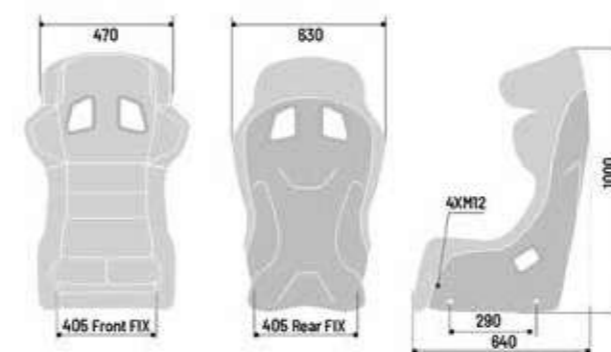

ADV XT

MANUFACTURER: SPARCO
MODEL: ADV XT
HOM. NO: AS.064.17
FIA STANDARD: 8862-2009

HOMOLOGATION:

FIA 8862-2009

MATERIAL:

CARBON FIBER

HRS: YES

WEIGHT (GR):

SHELL: 7500 / SEAT: 10750

- / FIA-approved energy absorbing padding.
- / Non-slip fabric for shoulders and seat.
- / Attached using M12 lateral fastenings with 290 mm spacing.
- / Self-extinguishing fabric lining.
- / Split leg rest cushion.
- / The seat is approved in conjunction with the side mounting frames 0049605.

SIDE MOUNTING FRAMES

PAD HEADREST FIA COMPLIANT NEW

/ P 180

ADV ELITE

MANUFACTURER: SPARCO
MODEL: ADV ELITE
HOM. NO: AS.037.14
FIA STANDARD: 8862-2009

HOMOLOGATION:

FIA 8862-2009

MATERIAL:

CARBON FIBER

HRS: YES

WEIGHT (GR):

SHELL: 7810 / SEAT: 10300

- / Self-extinguishing fabric lining.
- / Improved habitability and comfort.
- / Attached using M12 lateral fastenings with 290 mm spacing.
- / FIA-approved energy absorbing padding.
- / Non-slip fabric for shoulders and seat.
- / The seat is approved in conjunction with the side mounting frames 004988ADV.

SIDE MOUNTING FRAMES

PAD HEADREST FIA COMPLIANT NEW

/ P 180