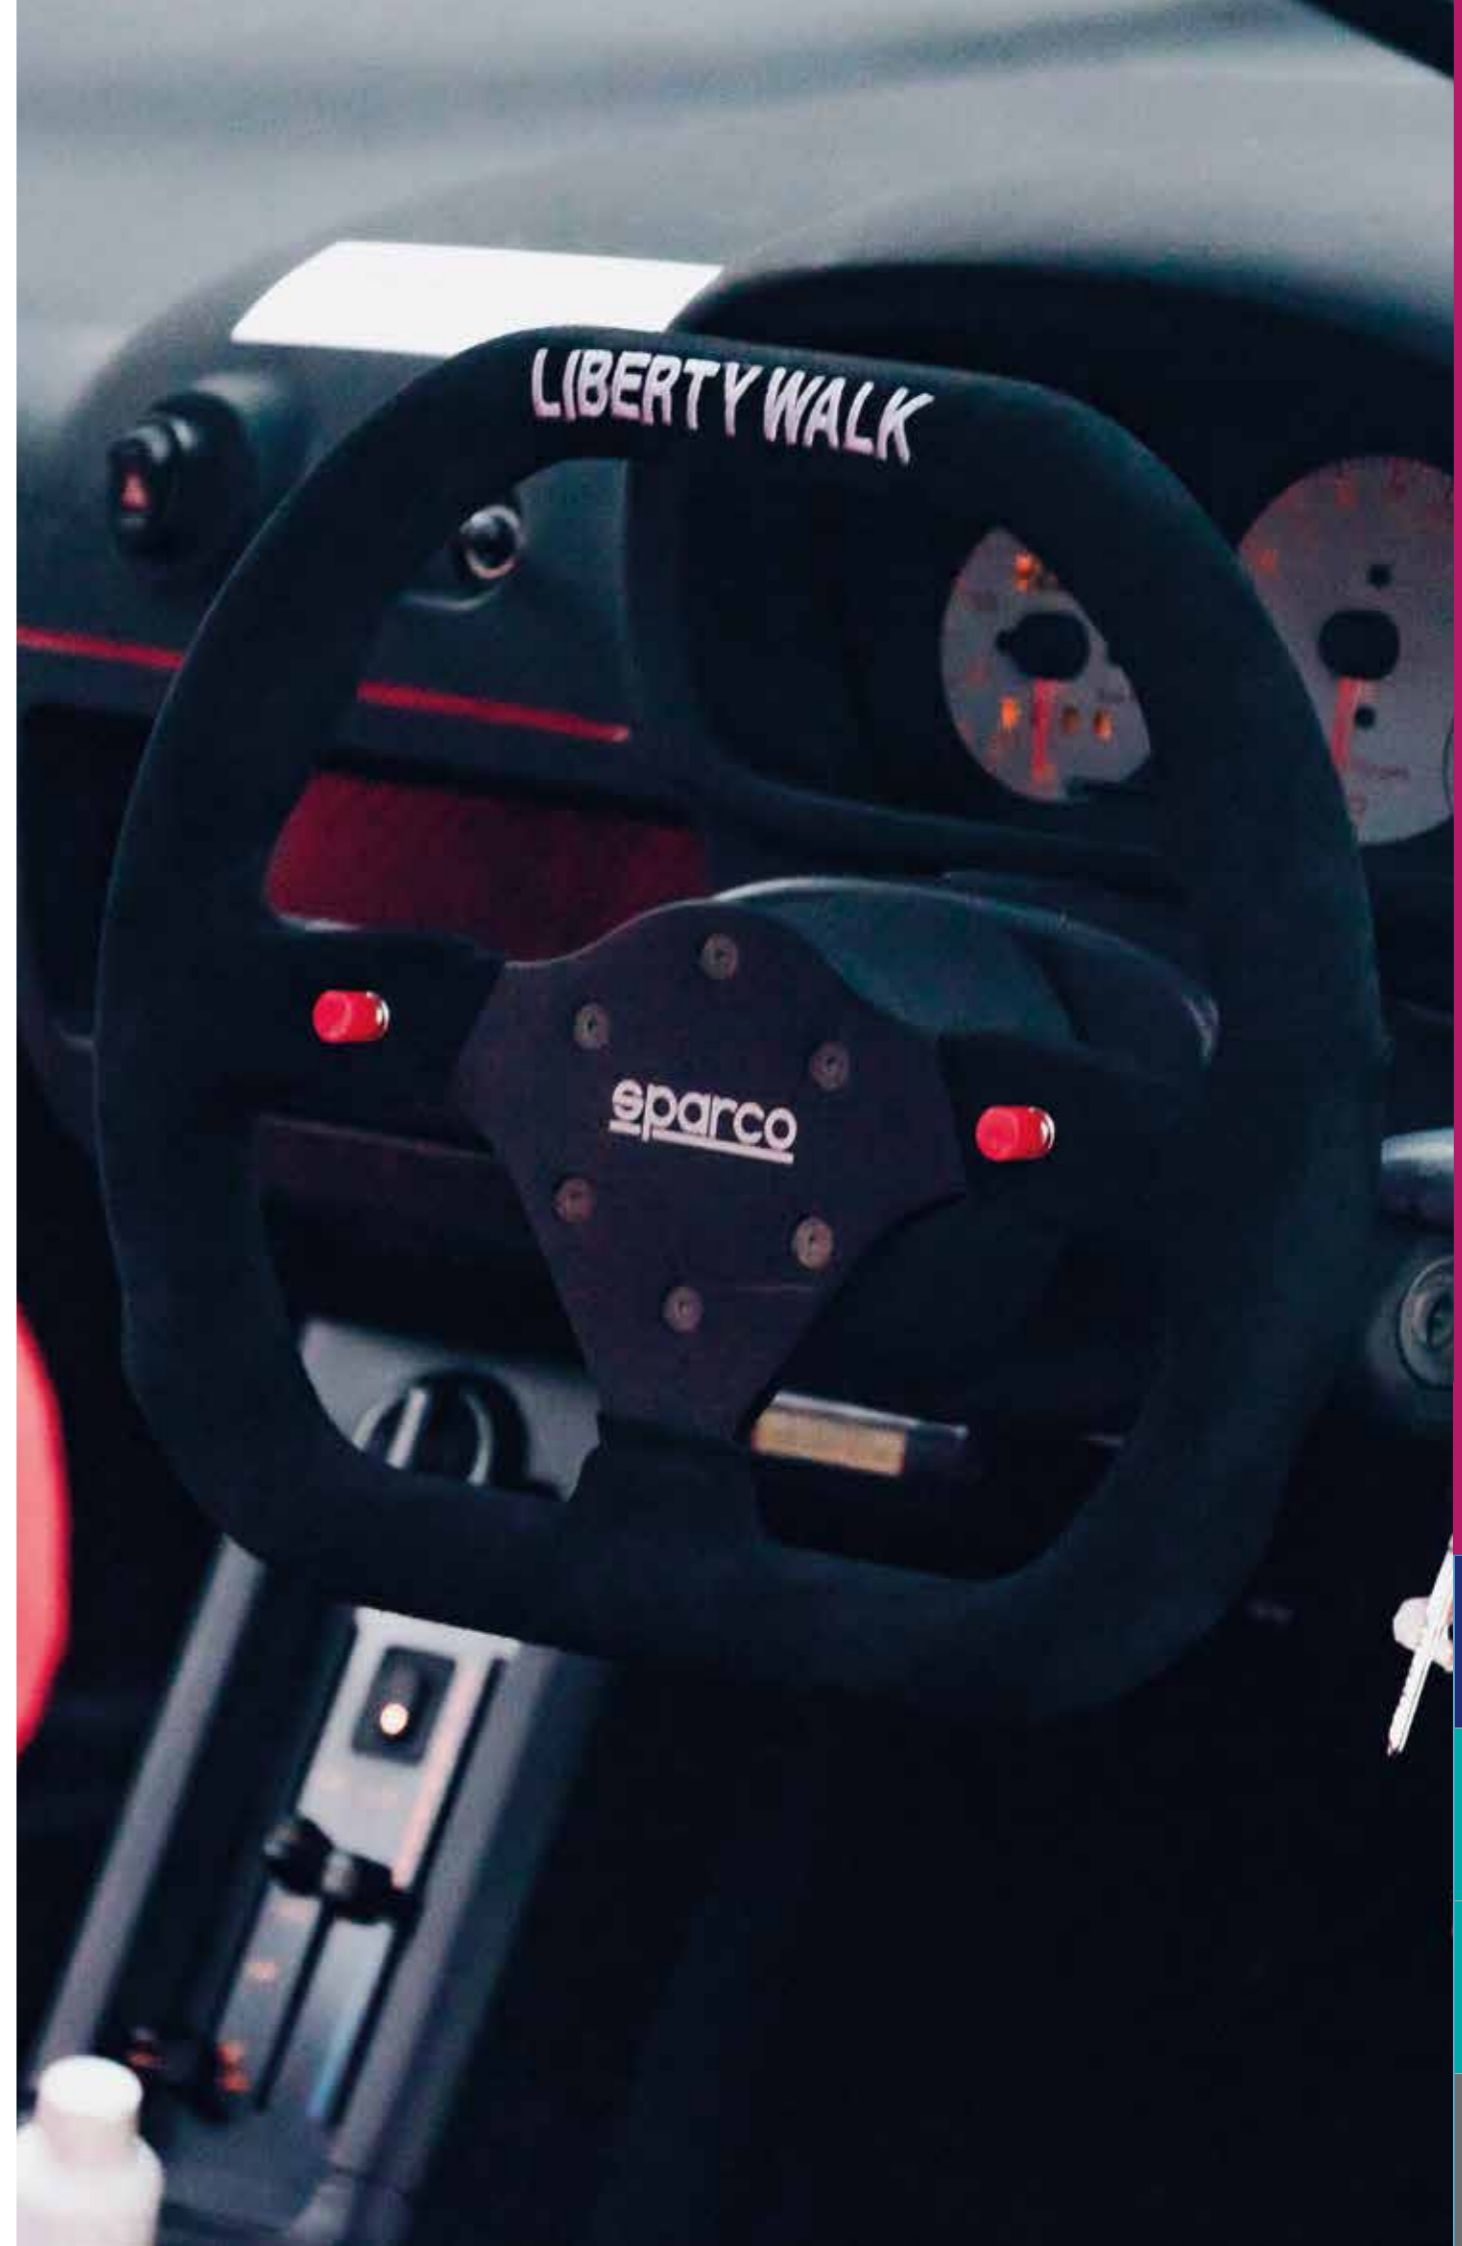

## L575

DIAMETER (MM): 350

015L750PL

015L750SC

PERFORMANCE  
SEATS  
HARNESSES  
STEERING  
WHEELS

e-SPORTS  
SIM RACING  
CHAIRS

TEAMWEAR  
/ LIFESTYLE  
ABBIGLIAMENTO  
SNEAKERS  
BORSE  
ACCESSORI

TEAMWEAR  
/ LIFESTYLE  
CAPSULE  
COLLECTIONS