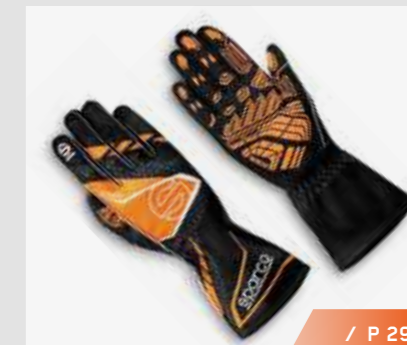

KARTING PACK

K-ATTACK

NEW

/ P 297

K-ROCK

NEW