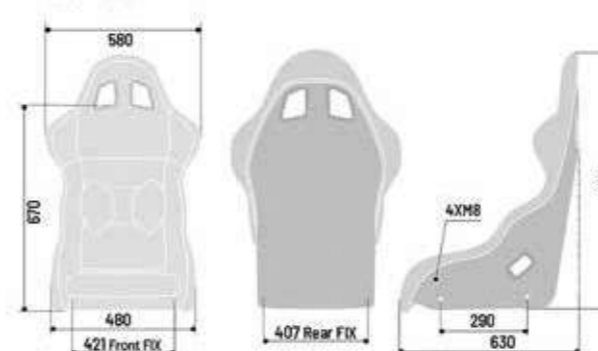

MANUFACTURER: SPARCO
MODEL: PRO 2000 QRT
HOM. NO: CS.424.19
FIA STANDARD: 8855-1999

HOMOLOGATION:
FIA 8855-1999
MATERIAL: QRT
HRS: NO
WEIGHT (GR):
SHELL: 6800 / SEAT: 8000

- / Lower attached directly on M8 271x345 base.
- / Attached using M8 lateral fastenings with 290 mm spacing.
- / Non-slip fabric for shoulder and seat restraint.
- / Lateral kidney supports.
- / Divisible leg rest and seat cushion.