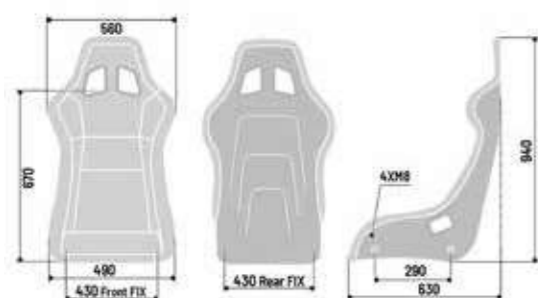

008012RNRSKY

MANUFACTURER: SPARCO
MODEL: QRT-R
HOM. NO: CS.397.18
FIA STANDARD: 8855-1999

HOMOLOGATION:
FIA 8855-1999
MATERIAL: QRT
HRS: NO
WEIGHT (GR):
SHELL: 5900 / SEAT: 7600

- / Non-slip fabric for shoulders and seat.
- / Integrated lumbar support.
- / Attached using M8 lateral fastenings with 290 mm spacing.

MANUFACTURER: SPARCO
MODEL: QRT-R
HOM. NO: CS.397.18
FIA STANDARD: 8855-1999

HOMOLOGATION:
FIA 8855-1999
MATERIAL: QRT
HRS: NO
WEIGHT (GR):
SHELL: 5900 / SEAT: 7600

- / Non-slip fabric for shoulders and seat.
- / Integrated lumbar support.
- / Attached using M8 lateral fastenings with 290 mm spacing.
- / SKY Upholstery.