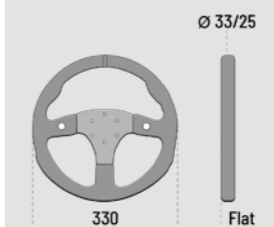

MATERIAL:
SUEDE

- / Hole interaxis: 6x70 mm.
- / IP68 buttons for water and dust protection.

015R330PSO