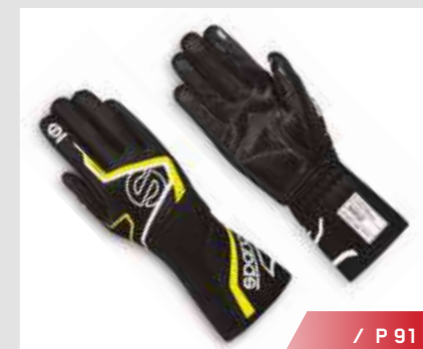

INFINITY 5.0

NO LIMITS TO YOUR CREATIVITY

Unlimited creativity thanks to the latest technology in sublimation printing.

MANUFACTURER: SPARCO
MODEL: R576
HOM. NO: DC.275.22-O
FIA STANDARD: 8856-2018

HOMOLOGATION:
FIA 8856-2018 - SFI 3.2A/5 - (3.4/5 ON DEMAND)
SIZES: 48 - 66
CUSTOMIZATION:
ON DEMAND
LADY FIT:
ON DEMAND

- / 2 Layer construction optimized for maximum breathability and customization.
- / Ultra breathable lining with I4L technology.
- / Outer fabric optimized for sublimation printing.
- / Stretch floating sleeves.
- / Stretch insert on the back.
- / Ultra-thin flat zip.

RACING PACK

TIDE+

/ P 91

SUPERLEGGERA

RACING SUITS UNDERWEAR

RACING SHOES GLOVES

RACING HELMETS

RACING SEATS

RACING HARNESSES STEERING WHEELS

RACING MECHANICS TECHNICAL

KARTING SUITS UNDERWEAR

KARTING SHOES GLOVES PROTECTIONS

PERFORMANCE SEATS HARNESSES STEERING WHEELS

e-SPORTS SIM RACING CHAIRS

TEAMWEAR / LIFESTYLE ABBIGLIAMENTO SNEAKERS BORSE ACCESSORI

TEAMWEAR / LIFESTYLE CAPSULE COLLECTIONS

OUTLET