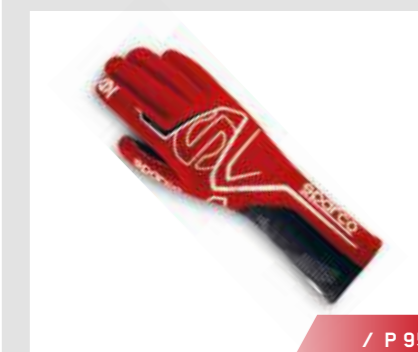

LAP

NEW

/ P 95