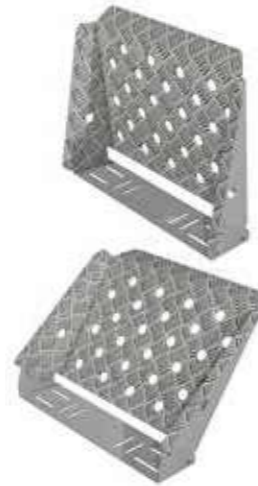

CODRIVER FOOTREST PRO

DIMENSIONS:
396x93x302mm

3mm thick non-slip checkerboard aluminium. Double plate (lower and upper) for fixing to the floor and adjusting the inclination. Lower plate with slots.

03814AN2

AERO FUEL CAP

Aereo fuel cap.
27009G