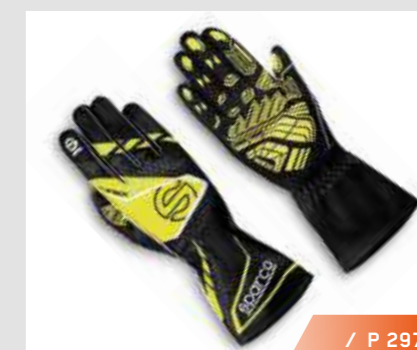

## KARTING PACK

KERB ADVANCED

NEW

/ P 263

K-ATTACK

NEW

/ P 297

KARTING  
SHOES  
GLOVES  
PROTECTIONS