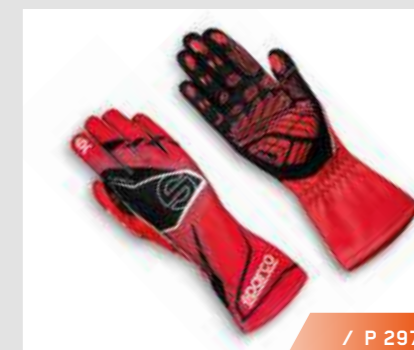

K-ATTACK

NEW