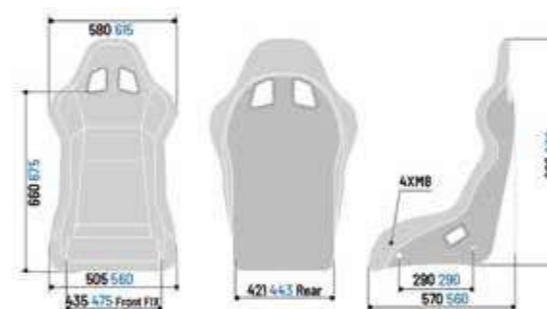

WEIGHT (GR):

SHELL: 4800 / SEATS: 6100

- / Non-slip fabric for shoulders and seat.
- / Super light shell in carbon fiber.
- / Attached using M8 lateral fastenings with 290 mm spacing.

008015ZNR