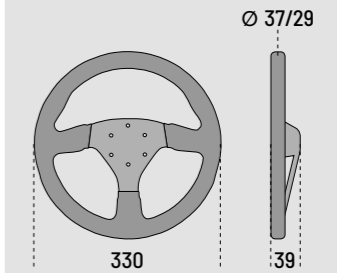

015R383PLUNRS

MATERIAL:
PERFORATED LEATHER