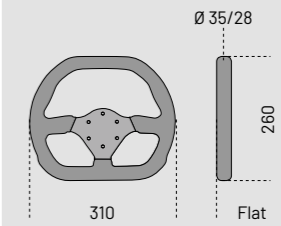

MATERIAL:
SUEDE

- / Flat steering wheel ideal for GT car.
- / Hole interaxis: 6x70 mm.

015P310F2SN