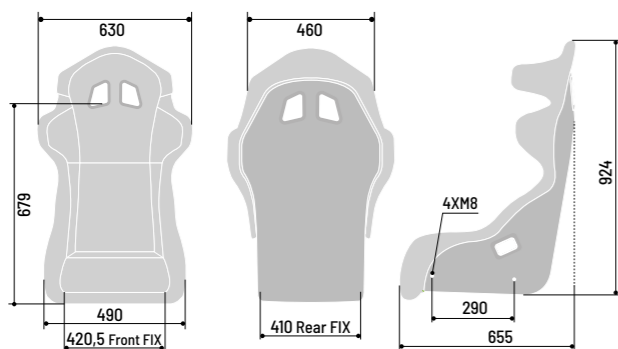

PRO ADV QRT

MANUFACTURER: SPARCO
MODEL: PRO ADV QRT
HOM. NO: CS.434.19
FIA STANDARD: 8855-1999

HOMOLOGATION:
FIA 8855-1999
MATERIAL: QRT
HRS: YES
WEIGHT (GR):
SHELL: 7800 / SEAT: 9300

- / Non-slip fabric for shoulder and seat restraint.
- / Divisible leg rest and seat cushion.
- / Attached using M8 lateral fastenings.

PAD HEADREST FIA COMPLIANT NEW

/ P 180

CIRCUIT QRT

CIRCUIT II QRT

MANUFACTURER: SPARCO
MODEL: CIRCUIT QRT 20
HOM. NO: CS.431.19
FIA STANDARD: 8855-1999

HOMOLOGATION:
FIA 8855-1999
MATERIAL: QRT
HRS: YES
WEIGHT (GR):
SHELL: 7100 / SEAT: 8600

- / Head Restraint System integrated.
- / Non-slip fabric for shoulder and seat restraint.
- / Divisible leg rest and seat cushion.

PAD HEADREST FIA COMPLIANT NEW

/ P 180

MANUFACTURER: SPARCO
MODEL: CIRCUIT II QRT
HOM. NO: CS.408.18
FIA STANDARD: 8855-1999

HOMOLOGATION:
FIA 8855-1999
MATERIAL: QRT
HRS: YES
WEIGHT (GR):
SHELL: 8600 / SEAT: 9600

- / Attached using M8 lateral fastenings with 290 mm spacing.