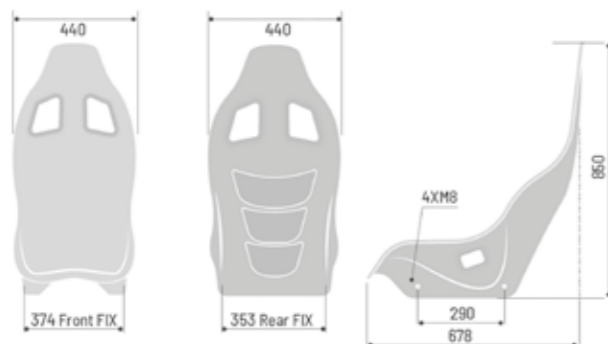

MANUFACTURER: SPARCO
MODEL: ULTRA
HOM. NO: CS.499.22
FIA STANDARD: 8855-1999

HOMOLOGATION:
FIA 8855-1999
MATERIAL:
FIBERGLASS
SIZE: S-M
HRS: NO
WEIGHT(GR):
SHELL / SEAT: 6200

- / Suitable for narrow cockpits.
- / Ultralight seat.
- / Laminated with double shell in Glass Fiber.
- / Ergonomics designed for use without padding.
- / Nylon spacer bushings.