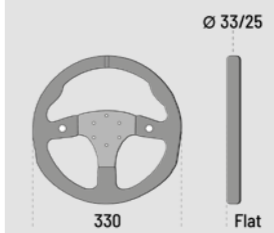

LEATHER WITHOUT BUTTONS
015R330CLO

SUEDE WITHOUT BUTTONS
015R330CSO

MATERIAL:
SUEDE / LEATHER

- / Hole interaxis: 6x70 mm.