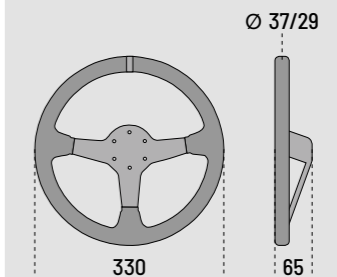

PERFORMANCE
SEATS
HARNESSES
STEERING
WHEELS

e-SPORTS
SIM RACING
CHAIRS

TEAMWEAR
/ LIFESTYLE
ABBIGLIAMENTO
SNEAKERS
BORSE
ACCESSORI

TEAMWEAR
/ LIFESTYLE
CAPSULE
COLLECTIONS

OUTLET