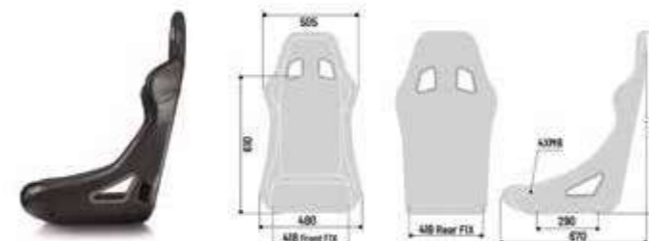

NEW

SPRINT+

NEW

SPRINT+ L

■ BRR0005BOK0100N

FIA APPROVED

MANUFACTURER: SPARCO
MODEL: SPRINT
HOM. NO: CS.332.15
FIA STANDARD: 8855-1999

HOMOLOGATION:

FIA 8855-1999

MATERIAL:

TUBULAR FRAME

HRS: NO

WEIGHT (GR):

SHELL: 7940 / SEAT: 9700

- / Non-slip fabric for shoulder and seat restraint.
- / Tubular frame with elastic backrest and seat structure.
- / Lower attached directly on M8 271x345 base. Attached using M8 lateral fastenings with 290 mm spacing.

FIA APPROVED

MANUFACTURER: SPARCO
MODEL: SPRINT L
HOM. NO: CS.314.14
FIA STANDARD: 8855-1999

HOMOLOGATION:

FIA 8855-1999

MATERIAL:

TUBULAR FRAME

HRS: NO

WEIGHT (GR):

SHELL: 10400 / SEAT: 11000

NEW

SPRINT+ SKY

FIA APPROVED

MANUFACTURER: SPARCO
MODEL: SPRINT
HOM. NO: CS.332.15
FIA STANDARD: 8855-1999

HOMOLOGATION:

FIA 8855-1999

MATERIAL:

TUBULAR FRAME

HRS: NO

WEIGHT (GR):

SHELL: 7940 / SEAT: 9700

- / Non-slip fabric for shoulder and seat restraint.
- / Sky upholstery.
- / Tubular frame with elastic elastic backrest and seat structure.
- / Lower attached directly on M8 271x345 base. Attached using M8 lateral fastenings with 290 mm spacing.

RACING SEATS

RACING HARNESSES STEERING WHEELS

RACING MECHANICS TECHNICAL

KARTING SUITS UNDERWEAR

KARTING SHOES GLOVES PROTECTIONS

PERFORMANCE SEATS HARNESSES STEERING WHEELS

e-SPORTS SIM RACING CHAIRS

TEAMWEAR / LIFESTYLE ABBIGLIAMENTO SNEAKERS BORSE ACCESSORI

TEAMWEAR / LIFESTYLE CAPSULE COLLECTIONS

OUTLET