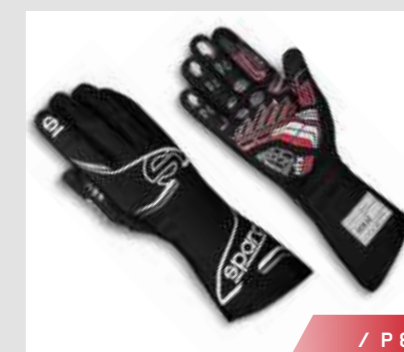

ARROW+

/ P 89

RACING
SHOES
GLOVES

RACING
HELMETS

RACING
SEATS

RACING
HARNESSES
STEERING
WHEELS

RACING
MECHANICS
TECHNICAL

KARTING
SUITS
UNDERWEAR

KARTING
SHOES
GLOVES
PROTECTIONS

PERFORMANCE
SEATS
HARNESSES
STEERING
WHEELS

e-SPORTS
SIM RACING
CHAIRS

TEAMWEAR
/ LIFESTYLE
ABBIGLIAMENTO
SNEAKERS
BORSE
ACCESSORI

TEAMWEAR
/ LIFESTYLE
CAPSULE
COLLECTIONS

OUTLET