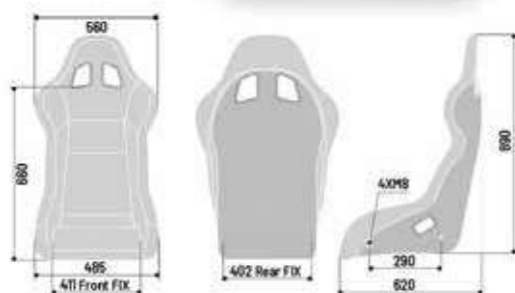

008007RNRSKY

MANUFACTURER: SPARCO
MODEL: EVO QRT
HOM. NO: CS.373.17
FIA STANDARD: 8855-1999

HOMOLOGATION:
FIA 8855-1999
MATERIAL: QRT
HRS: NO
WEIGHT (GR):
SHELL: 5000 / SEAT: 7300

- / New backrest with integrated lumbar cushions.
- / Divisible leg rest and seat cushion.
- / Attached using M8 lateral fastenings with 290 mm spacing.