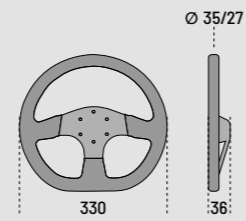

MATERIAL:
SUEDE

- / Dished steering wheel with large grip.
- / Hole interaxis: 6x70 mm.

015R353PSN