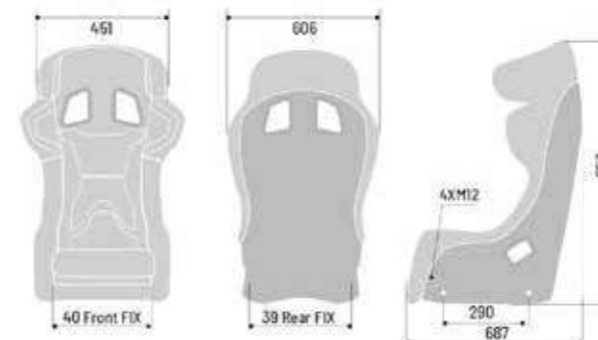

sp

101

sparco

sparco

carbon Tech
ADV COMPETITION

sparco

ADV COMPETITION

MANUFACTURER: SPARCO
MODEL: ADV COMPETITION
HOM. NO: AS.099.22
FIA STANDARD: 8862-2009

HOMOLOGATION:

FIA 8862-2009

MATERIAL:

CARBON FIBER

HRS: YES

WEIGHT (GR):

SHELL: 9000 / SEAT: 11200

- / Shaped backrest to wrap around the driver.
- / Efficient construction technology.
- / New use of k-point fabric.
- / Full-length cushion with separate leg rest.
- / The seat is approved in conjunction with the side mounting frames 004990ADV.

ADV COMPETITION PAD

MANUFACTURER: SPARCO
MODEL: ADV COMPETITION
HOM. NO: AS.099.22
FIA STANDARD: 8862-2009

SIDE MOUNTING FRAMES

PAD HEADREST FIA COMPLIANT *NEW*

RACING SEATS

RACING HARNESSES STEERING WHEELS

RACING MECHANICS TECHNICAL

KARTING SUITS UNDERWEAR

KARTING SHOES GLOVES PROTECTIONS

PERFORMANCE SEATS HARNESSES STEERING WHEELS

e-SPORTS SIM RACING CHAIRS

TEAMWEAR / LIFESTYLE ABBIGLIAMENTO SNEAKERS BORSE ACCESSORI

TEAMWEAR / LIFESTYLE CAPSULE COLLECTIONS

OUTLET