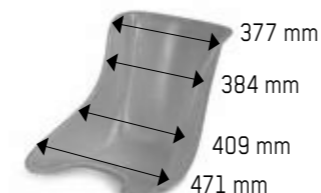

EVOLVE KART

COCKPIT WITH DRIVING POSITION DERIVED FROM THE REAL KART CHAMPIONSHIP FRAMES

EVOLVE KART PRO

- / Evolve Kart frame.
- / Kart PRO brackets kit.
- / Kart PRO adult seat.

G03900

EVOLVE KART PRO-JUNIOR

Complete kit with small seat, suitable up to 12 years.

G03910

ACCESSORIES

EVOLVE KART FRAME

/ Axial and inclination adjustable support.

Evolve Kart frame. Specific for kart driving position, complete with fiberglass fairings with dedicated kart inspiration graphics. Pedal support adjustable longitudinally, vertically and in inclination.

081989NR

SIM KART PRO JUNIOR BRACKETS

For EVOLVE KART frame and KART PRO and PRO JUNIOR seat.

G02402NR

KIT PAD PRO

- / Adaptable to any type of seat.
- / New density, softer.
- / Colour: black.

02720NR

EVOLVE KART PRO SEAT

G0230013

EVOLVE KART PRO JUNIOR SEAT

PRO JUNIOR Seat suitable up to 12 years.

G0230011